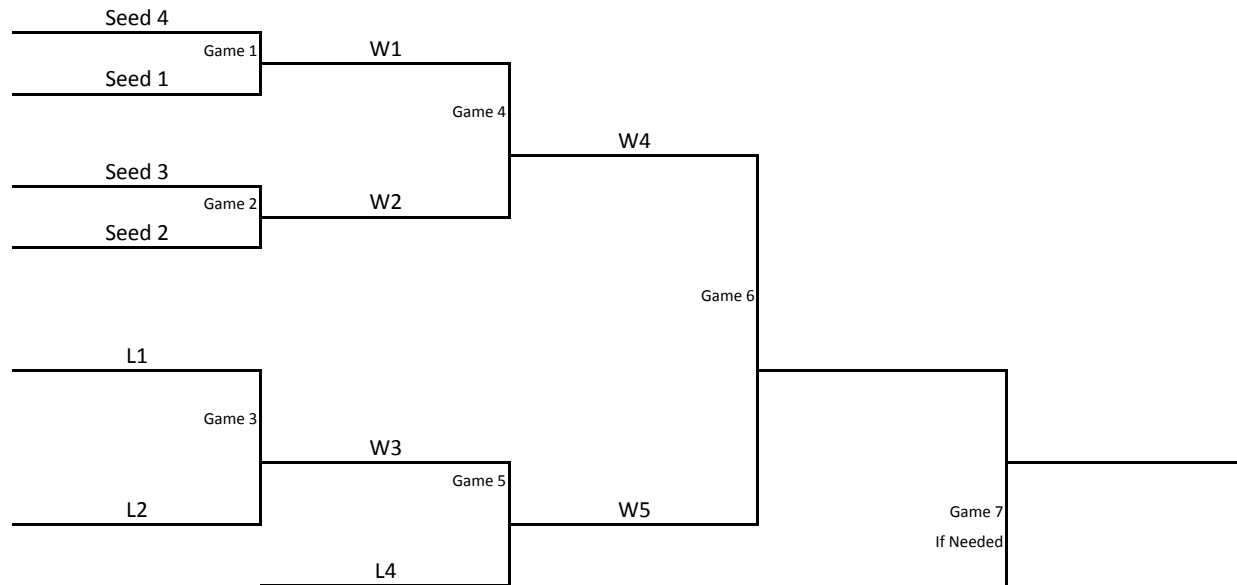

Sr. Lassie Tournament Bracket

Home team is the higher seeded team. In Game 6, team from Winners bracket is Home Team. Game 7 is a coin flip
Home team Works Concession for first Hour, Visiting Team works Concession the second full hour.