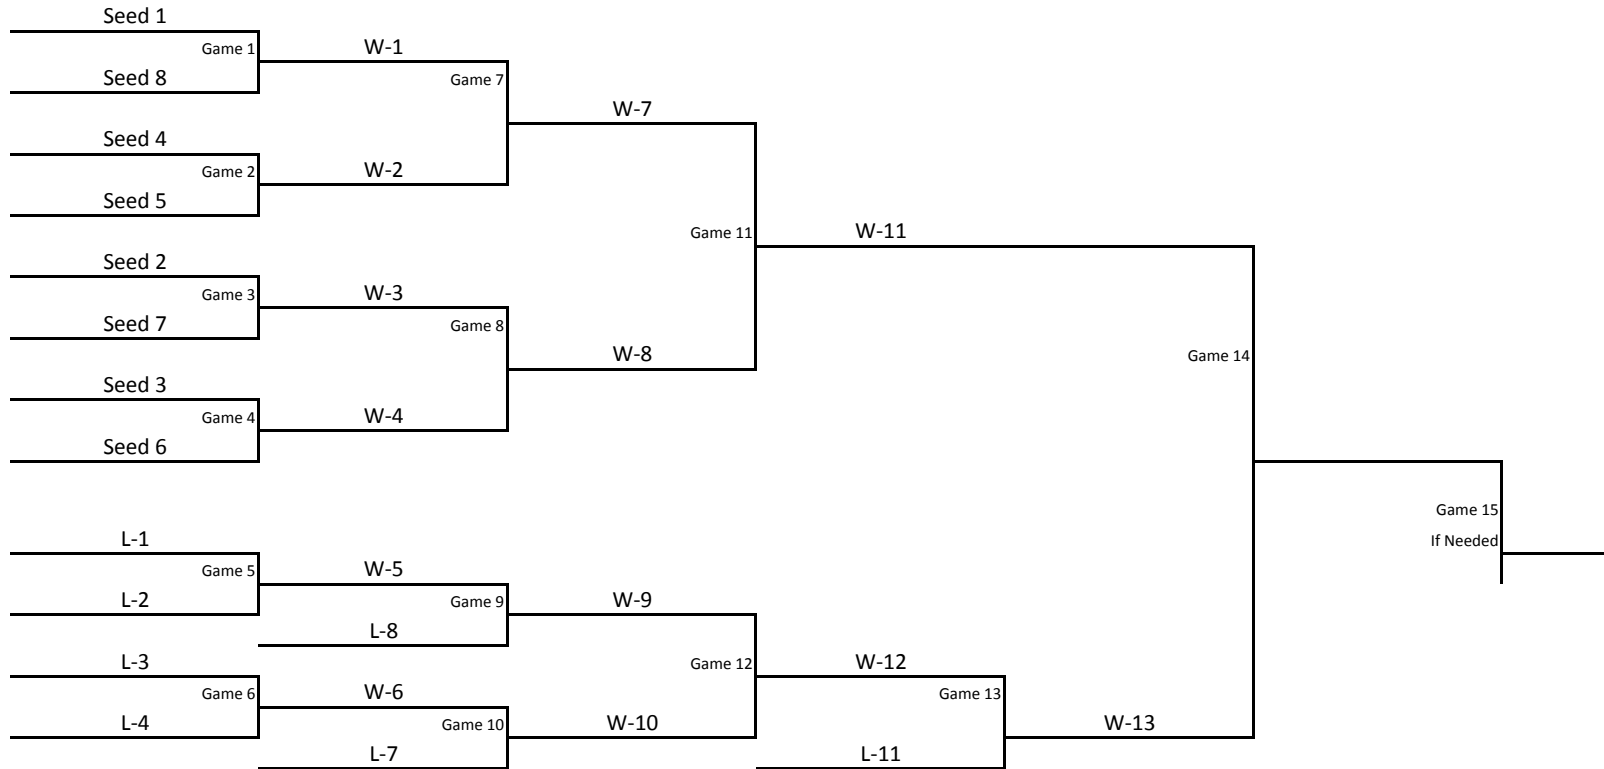

Jr. Lassie Tournament Bracket

Home team is the higher seeded team. In Game 8, team from Winners bracket is Home Team. Game 9 is a coin flip
Home team Works Concession for first Hour, Visiting Team works Concession the second full hour.