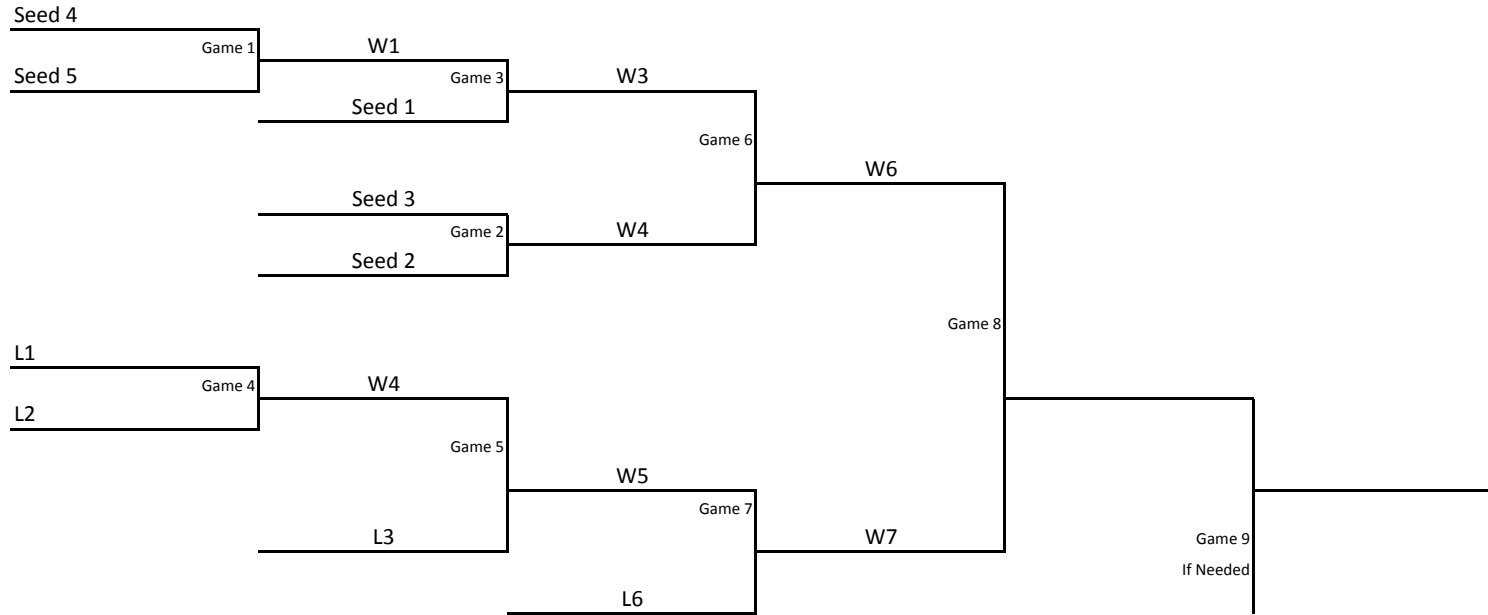

Home Team is listed first on the schedule and is responsible for lining the diamond before each game.

Home Team works Concession for the complete 2 hour Block, arriving 10 minutes early

Workers must a minimum of 1 hour Shifts

Workers Must be at least 16 Years old

 Games highlighted in Purple are rescheduled games

 Games highlighted in Red were postponed & rescheduled to a new date

Sr. Princess Tournament Bracket

Home team is the higher seeded team. In Game 8, team from Winners bracket is Home Team. Game 9 is a coin flip
 Home team Works Concession for first Hour, Visiting Team works Concession the second full hour.

Jr. Lassie Tournament Bracket

Home team is the higher seeded team. In Game 8, team from Winners bracket is Home Team. Game 9 is a coin flip
 Home team Works Concession for first Hour, Visiting Team works Concession the second full hour.