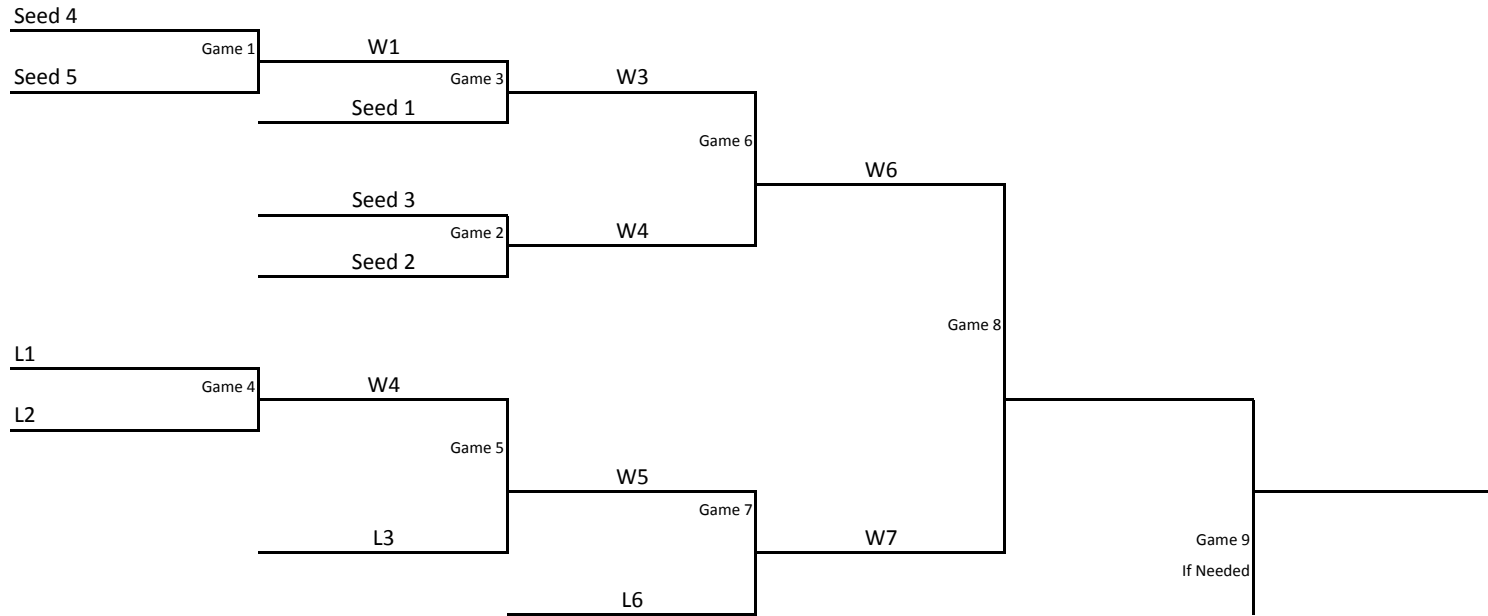

Home Team is listed first on the schedule and is responsible for lining the diamond before each game.

Home Team works Concession for the complete 2 hour Block, arriving 10 minutes early

Workers must a minimum of 1 hour Shifts

Workers Must be at least 16 Years old

 Games highlighted in Purple are rescheduled games

 Games highlighted in Red were postponed & rescheduled to a new date

Sr. Princess Tournament Bracket

Home team is the higher seeded team. In Game 8, team from Winners bracket is Home Team. Game 9 is a coin flip
 Home team Works Concession for first Hour, Visiting Team works Concession the second full hour.