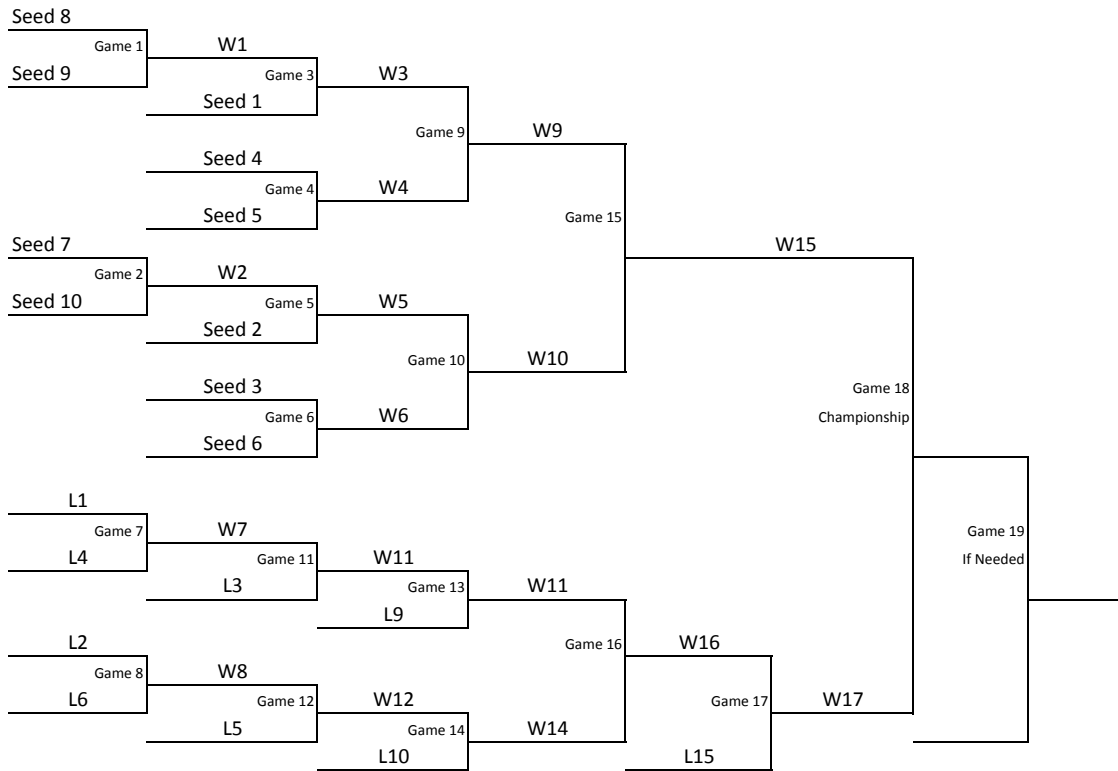

Jr. Princess Tournament Bracket

Home team is the higher seeded team. In Game 18, team from Winners bracket is Home Team. Game 19 is a coin flip
Home team Works Concession for first Hour. Visiting Team works Concession the second full hour.