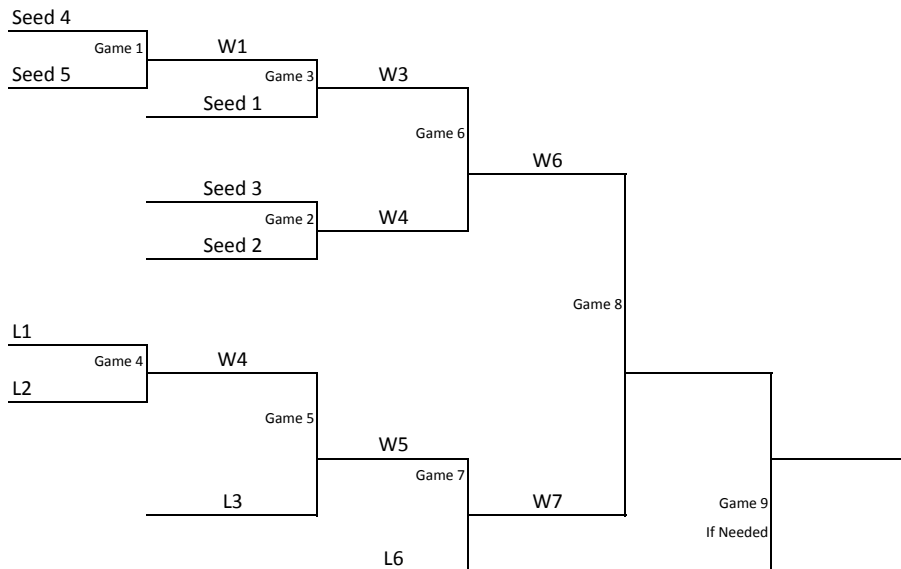

Sr. Lassie Tournament Bracket

Home team is the higher seeded team. In Game 8, team from Winners bracket is Home Team. Game 9 is a coin flip
Home team Works Concession for first Hour. Visiting Team works Concession the second full hour.